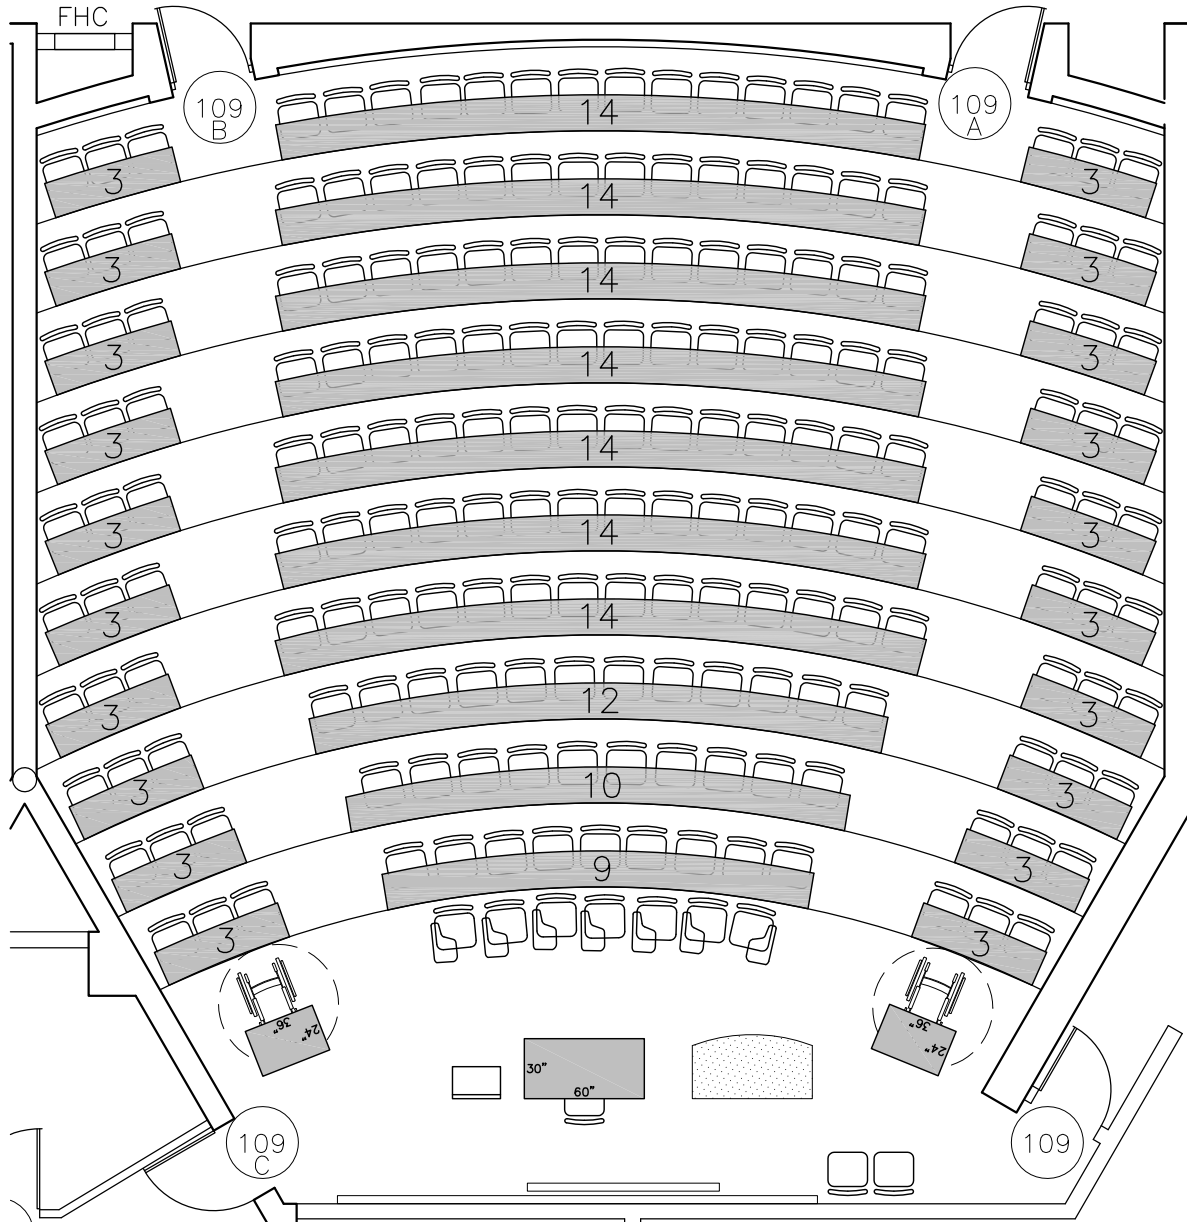

# CURTIS LECTURE HALLS G109 - LECTURE HALL G

Lecture Hall

STUDENT SEATING CAPACITY: 198

Note: Drawing not to scale, diagrammatic representation of room.

CAMPUS SERVICES & BUSINESS OPERATIONS  
4700 KEELE ST.  
TORONTO, ONTARIO, M3J 1P3

KEY PLAN

	MOVABLE	FIXED
CHAIR	196	—
TABLET CHAIR	2R	—
OFFICE CHAIR	—	—
TABLE	—	—
H.A TABLE	2 available (not h.adj.)	
Printed on: Oct 31, 2016		